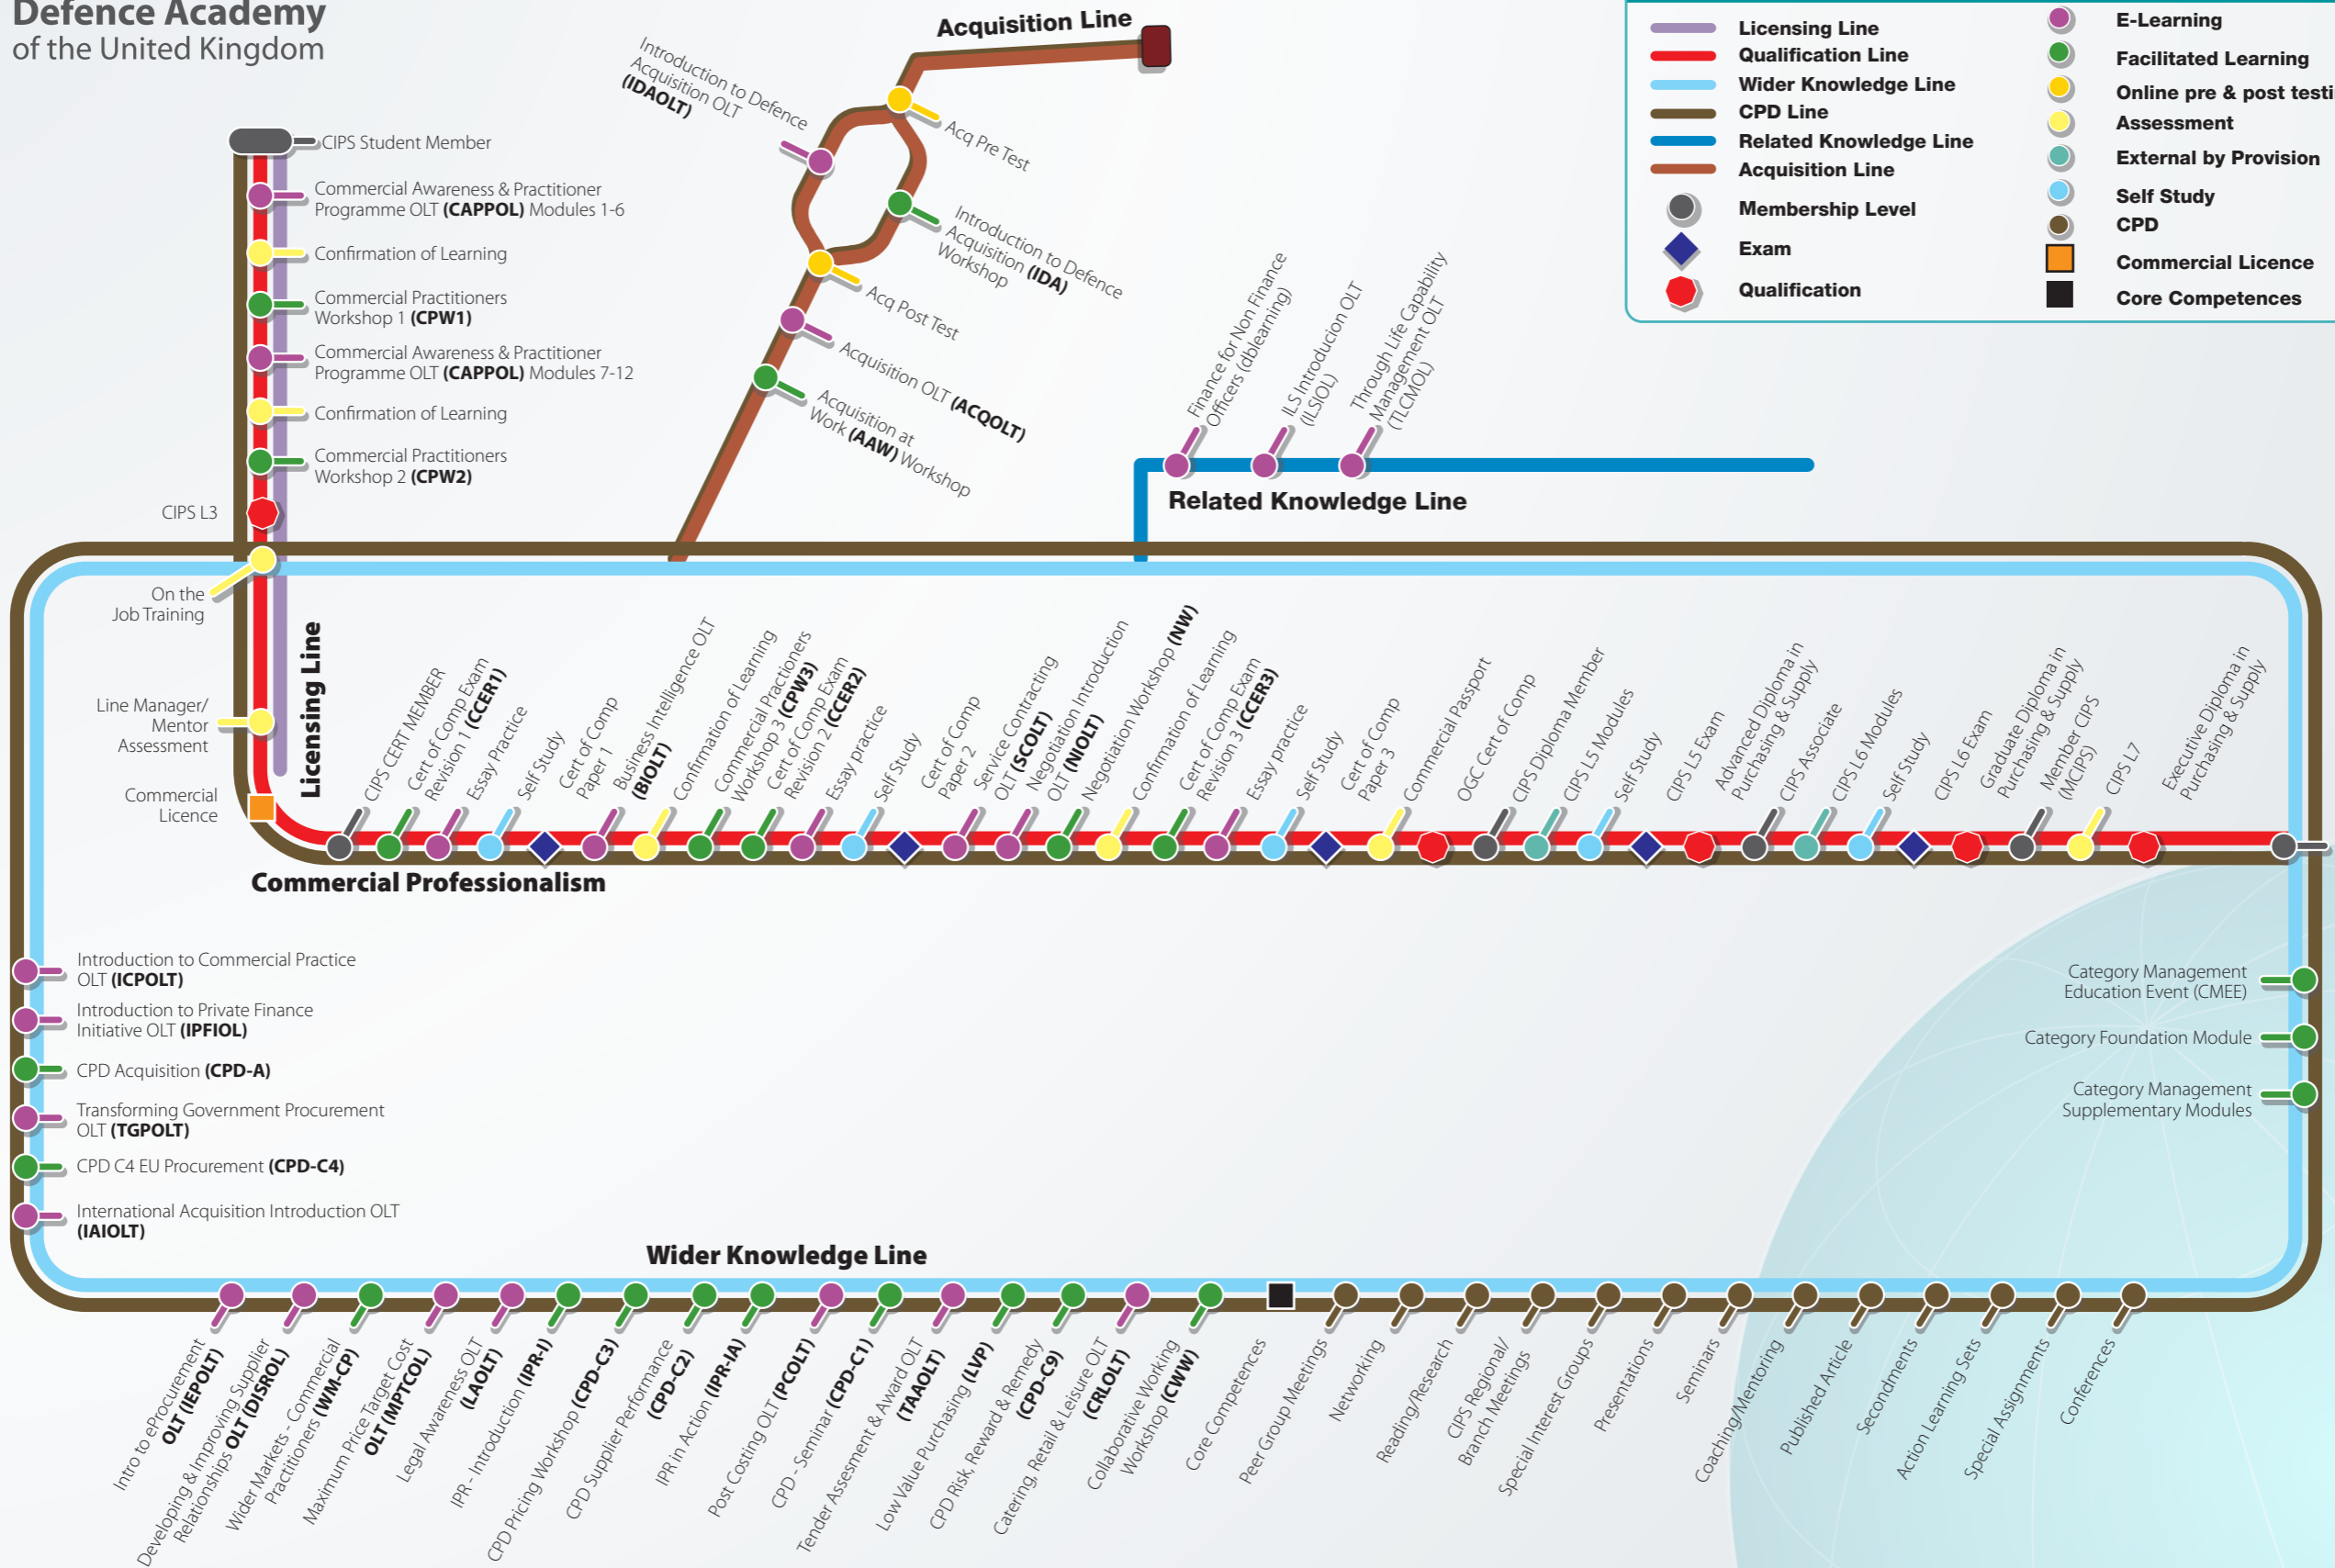

Commercial Skills Tube Map

Defence Academy of the United Kingdom

Legend

	Licensing Line		E-Learning
	Qualification Line		Facilitated Learning
	Wider Knowledge Line		Online pre & post testing
	CPD Line		Assessment
	Related Knowledge Line		External by Provision
	Acquisition Line		Self Study
	Membership Level		CPD
	Exam		Commercial Licence
	Qualification		Core Competences

- Introduction to Commercial Practice OLT (ICPOLT)
- Introduction to Private Finance Initiative OLT (IPFIOL)
- CPD Acquisition (CPD-A)
- Transforming Government Procurement OLT (TGPOLT)
- CPD C4 EU Procurement (CPD-C4)
- International Acquisition Introduction OLT (IAIOLT)

- Category Management Education Event (CMEE)
- Category Foundation Module
- Category Management Supplementary Modules